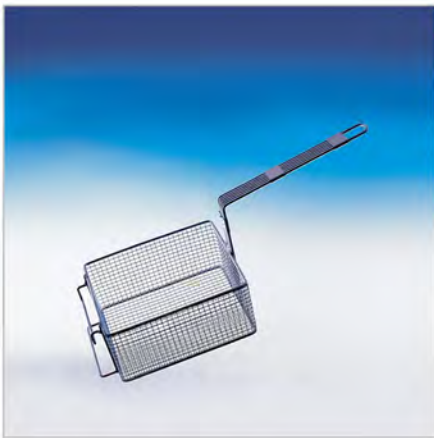

Product Code: 301

Description: Frying basket tinned steel

Sizes: 9" x 7.5" x 5" (230 x 177 x 126mm)